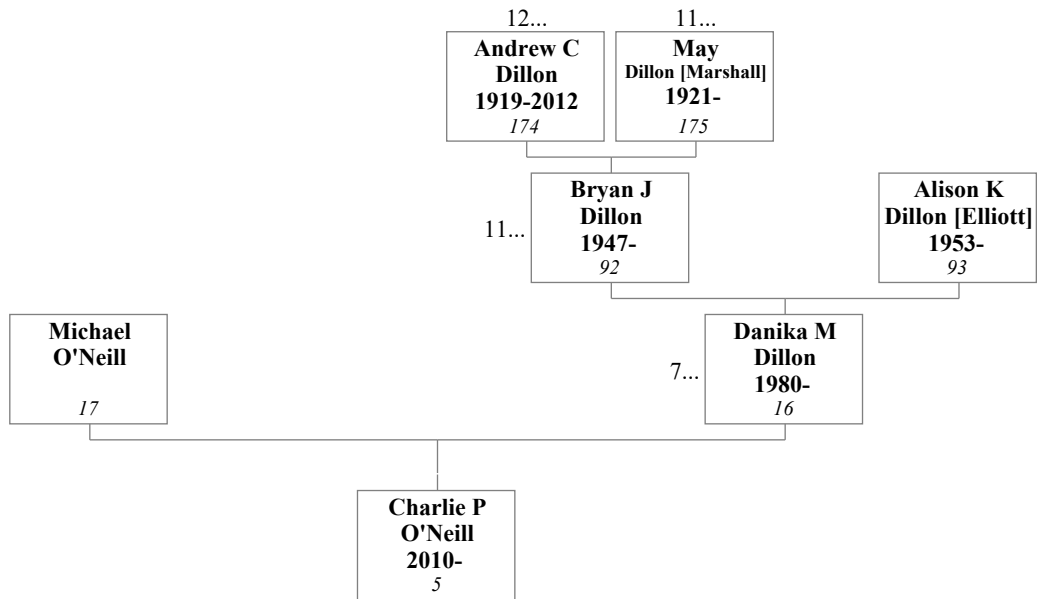

3. Michael O'Neill and Danika May Dillon