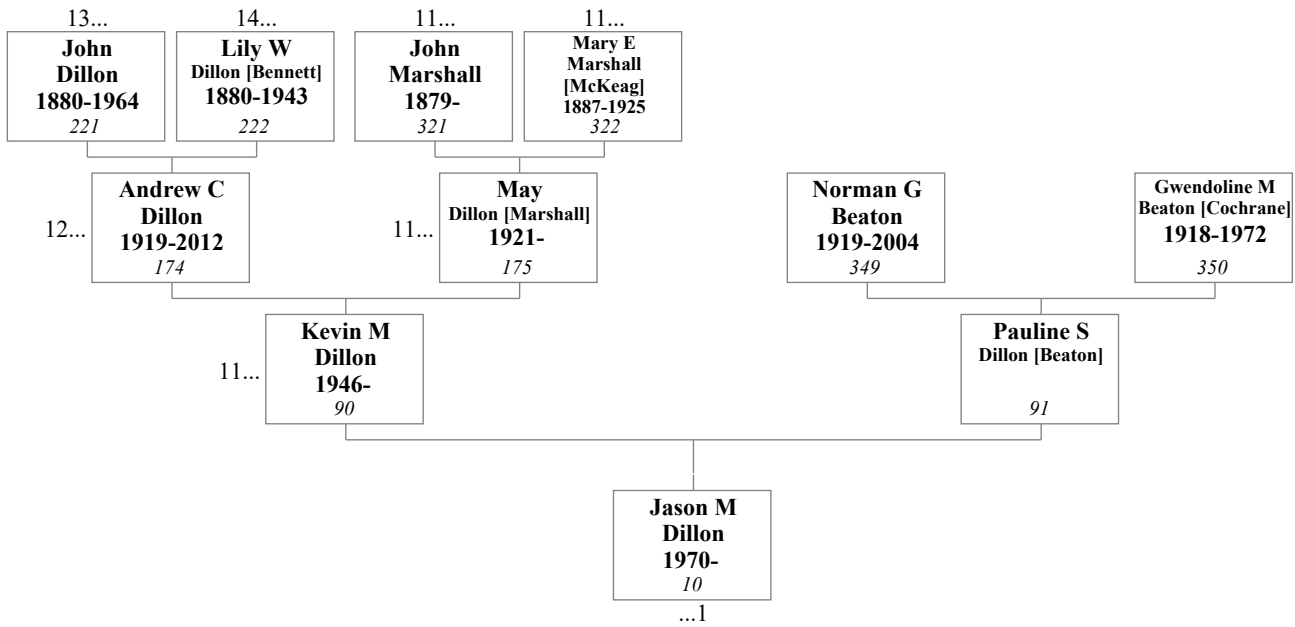

6. Kevin Marshall Dillon and Pauline Stephanie Dillon [Beaton]