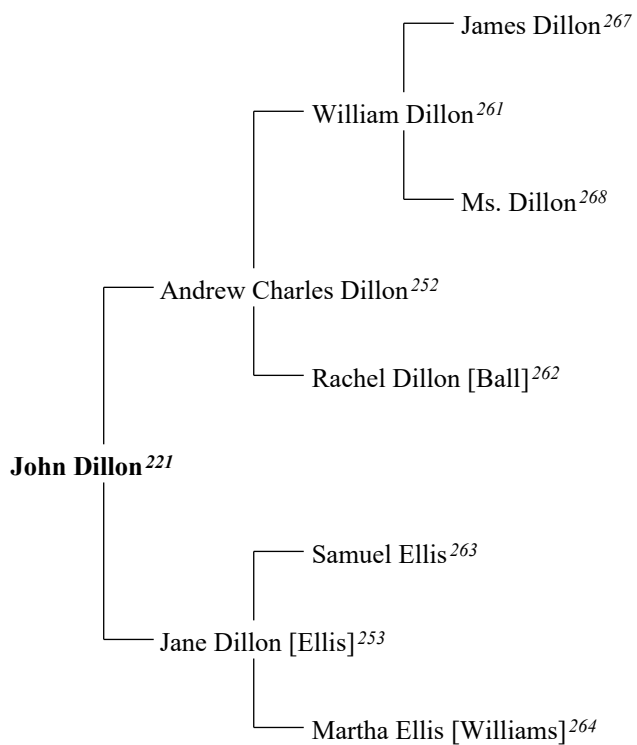

A Genealogy Report For

ANDREW CHARLES DILLON

Created on 14 August 2015
"The Complete Genealogy Reporter"
© 2006-2013 Nigel Bufton Software
under license to MyHeritage.com Family Tree Builder

CONTENTS

- 1. PATERNAL ANCESTRY**
- 2. MATERNAL ANCESTRY**
- 3. DESCENDANTS**
- 4. DIRECT RELATIONS**
- 5. INDIRECTLY RELATED via MAY DILLON [MARSHALL]**
- 6. INDIRECTLY RELATED via MARGARET (MEG) CHRISTINA DILLON [GATES]**
- 7. INDIRECTLY RELATED via PAULINE STEPHANIE DILLON [BEATON]**
- 8. INDIRECTLY RELATED via WILLIAM GEORGE LAWS**
- 9. INDIRECTLY RELATED via LIANA LENA DILLON [DALLA-RIVA]**
- 10. INDIRECTLY RELATED via CHRISTOPHER JOHN BURNS**
- 11. INDIRECTLY RELATED via MARTHA ALICE DILLON [LEWIS]**
- 12. FAMILY TREES**
- 13. NOTES**
- 14. SOURCES**
- 15. INDEX OF PLACES**
- 16. INDEX OF DATES**
- 17. INDEX OF INDIVIDUALS**

1. PATERNAL ANCESTRY

2. MATERNAL ANCESTRY

John Isaac Bennett²⁵⁴
Lily Wilhelmina Dillon [Bennett]²²²
Margaret Bennett [Wright]²⁵⁵

3. DESCENDANTS

4. DIRECT RELATIONS

Generation of Great-Grandchildren

1. JONAH DILLON (Andrew's great-grandson) was born in 2003, in Melbourne Victoria Australia, to Jason Marshall Dillon¹⁰ and Anita Dillon [Moriecz]¹¹, as shown in family tree 1.