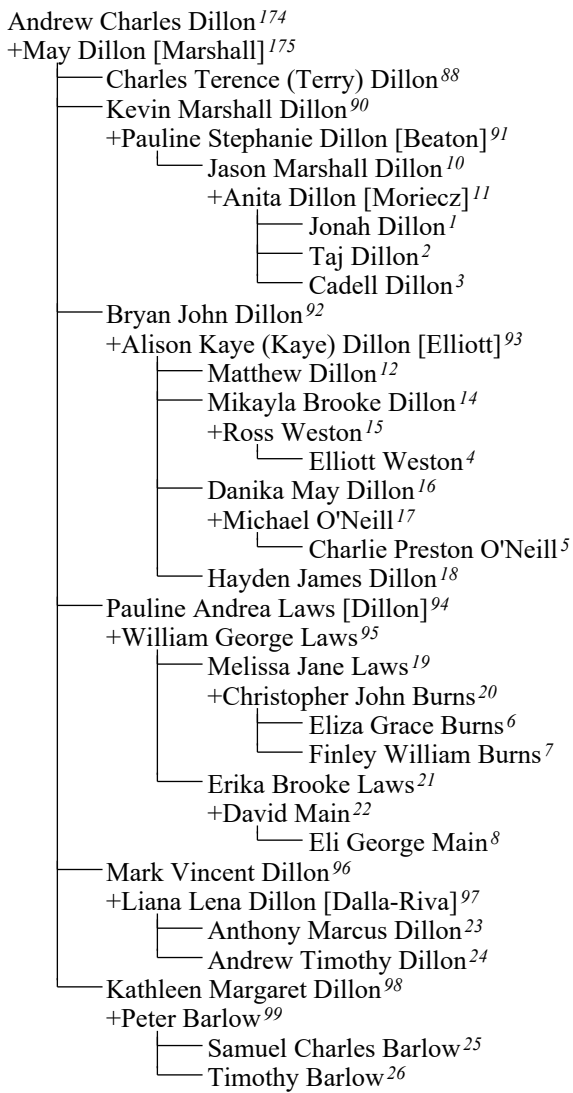

3. DESCENDANTS